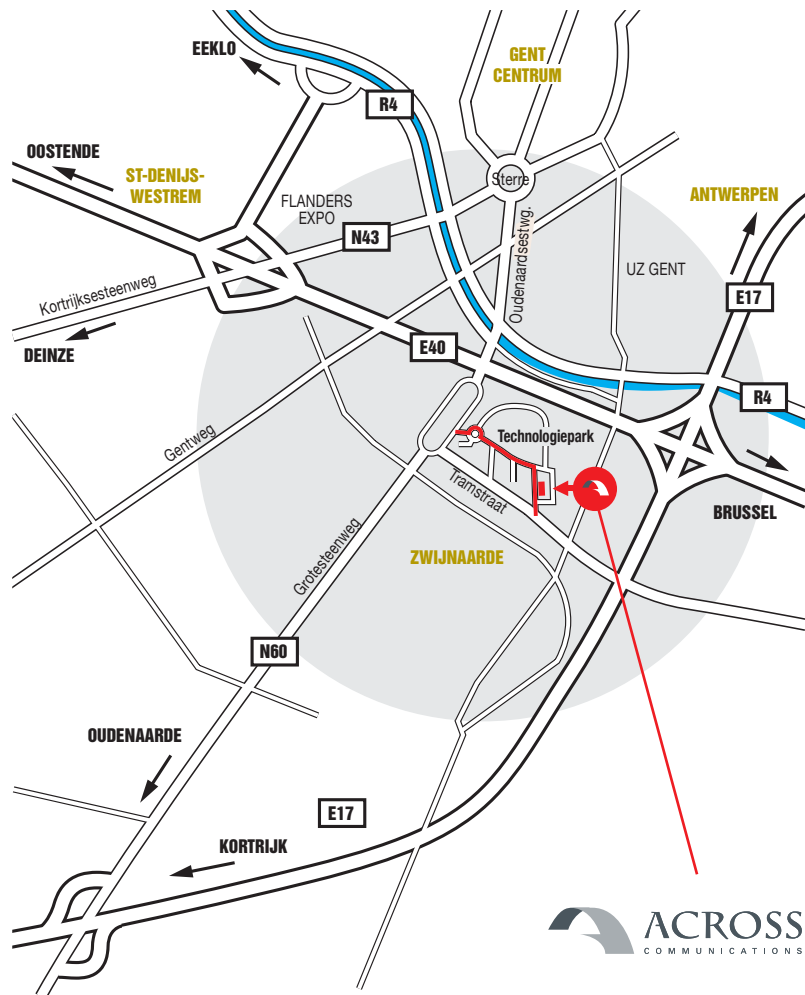

Route description

Innovatie & Incubatiecentrum
Technologiepark 3
B-9052 Zwijnaarde
t 09 / 24 36 000

E17: from Kortrijk

On highway E17 (Antwerpen/Kortrijk), take exit 8 "Zevergem" and turn right direction "Gent N60". After about 2 km (just past the 4-th traffic lights on a big round-about) take a right turn into the "Technologiepark RUG". Drive straight ahead at the round about for about 500 m, then turn right. You will find Across Communications on your left hand side, second building. (next to Crop Design)

E17: from Antwerp

On highway E17 (Antwerpen/Kortrijk), take exit 8 "Zevergem" and turn left direction "Gent N60". After about 2 km (just past the 4-th traffic lights on a big round-about) take a right turn into the "Technologiepark RUG". Drive straight ahead at the round about for about 500 m, then turn right. You will find Across Communications on your left hand side, second building. (next to Crop Design)

E40: from Brussels

On highway E40 (Brussel/Oostende), take direction E17 (Kortrijk) in Gent (crosspoint of E17 and E40). Then on highway E17 (Antwerpen/Kortrijk), take exit 8 "Zevergem" and turn left direction "Gent N60". After about 2 km (just past the 4-th traffic lights on a big round-about) take a right turn into the "Technologiepark RUG". Drive straight ahead at the round about for about 500 m, then turn right. You will find Across Communications on your left hand side, second building. (next to Crop Design)

E40: from Brugge/Oostende

On highway E40 (Brussel/Oostende), take direction E17 (Kortrijk) in Gent (crosspoint of E17 and E40). Then on highway E17 (Antwerpen/Kortrijk), take exit 8 "Zevergem" and turn left direction "Gent N60". After about 2 km (just past the 4-th traffic lights on a big round-about) take a right turn into the "Technologiepark RUG". Drive straight ahead at the round about for about 500 m, then turn right. You will find Across Communications on your left hand side, second building. (next to Crop Design)

From Gent

Coming from the "Sterre", take the N60 direction "Oudenaarde". Stay on the N60 past the first traffic lights and over the bridge over the highway. Drive onto the roundabout just past the second traffic light and return direction 'Gent' just before the third traffic lights. Take a right turn into the "Technologiepark RUG" after about 100 m. Drive straight ahead at the round about for about 500 m, then turn right. You will find Across Communications on your left hand side, second building. (next to Crop Design)